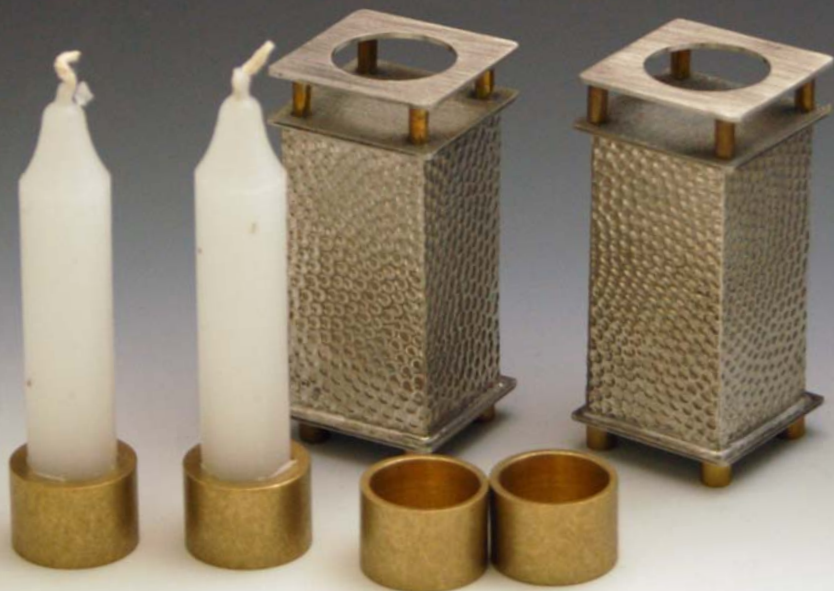

Large Candle Holders with Inserts

STYLE 112-L-005 — 3.5" x 1.5" x 1.5"