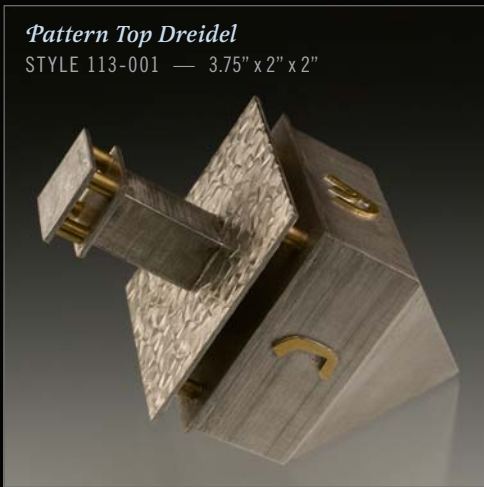

Bronze and Silver Kiddush Cup

STYLE 118 — 6.5" x 7" x 7"

Full Pattern Dreidel

STYLE 114 — 4" x 2.125" x 2.125"

Pattern Top Dreidel

STYLE 113-001 — 3.75" x 2" x 2"

Dreidel not just a game...
a work of art

Modular Menorah